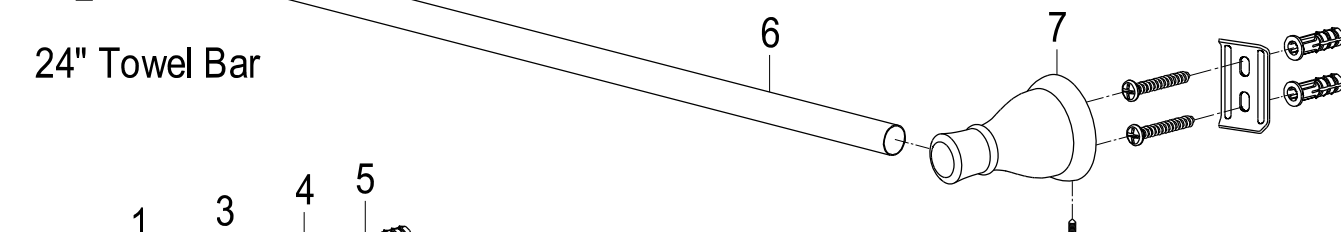

# BAHK501 2478C, ORB, SN

24" & 18" Towel Bar, Towel Ring, Robe Hook, Toilet Paper Holder

24" Towel Bar

18" Towel Bar

Robe Hook

Towel Ring

Paper Holder