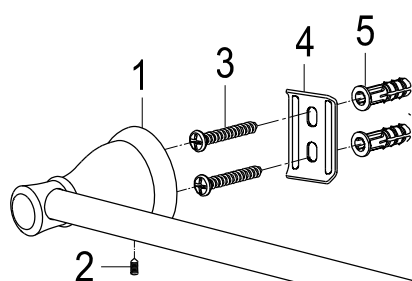

# BAHK501 2478C, ORB, SN

24" & 18" Towel Bar, Towel Ring, Robe Hook, Toilet Paper Holder

24" Towel Bar

18" Towel Bar

Robe Hook

Towel Ring

Paper Holder