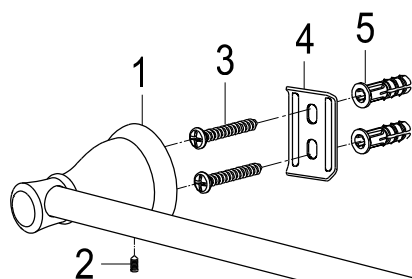

# BAHK501 2478C, ORB, SN

24" & 18" Towel Bar, Towel Ring, Robe Hook, Toilet Paper Holder

24" Towel Bar

18" Towel Bar

Robe Hook

Towel Ring

Paper Holder