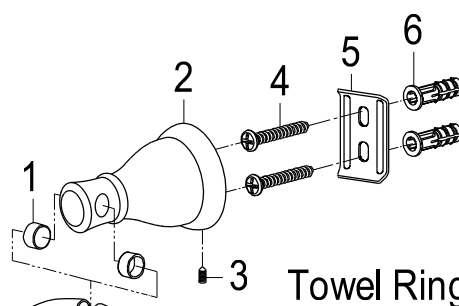

# BAHK501 2478C, ORB, SN

24" & 18" Towel Bar, Towel Ring, Robe Hook, Toilet Paper Holder

24" Towel Bar

18" Towel Bar

Robe Hook

Towel Ring

Paper Holder